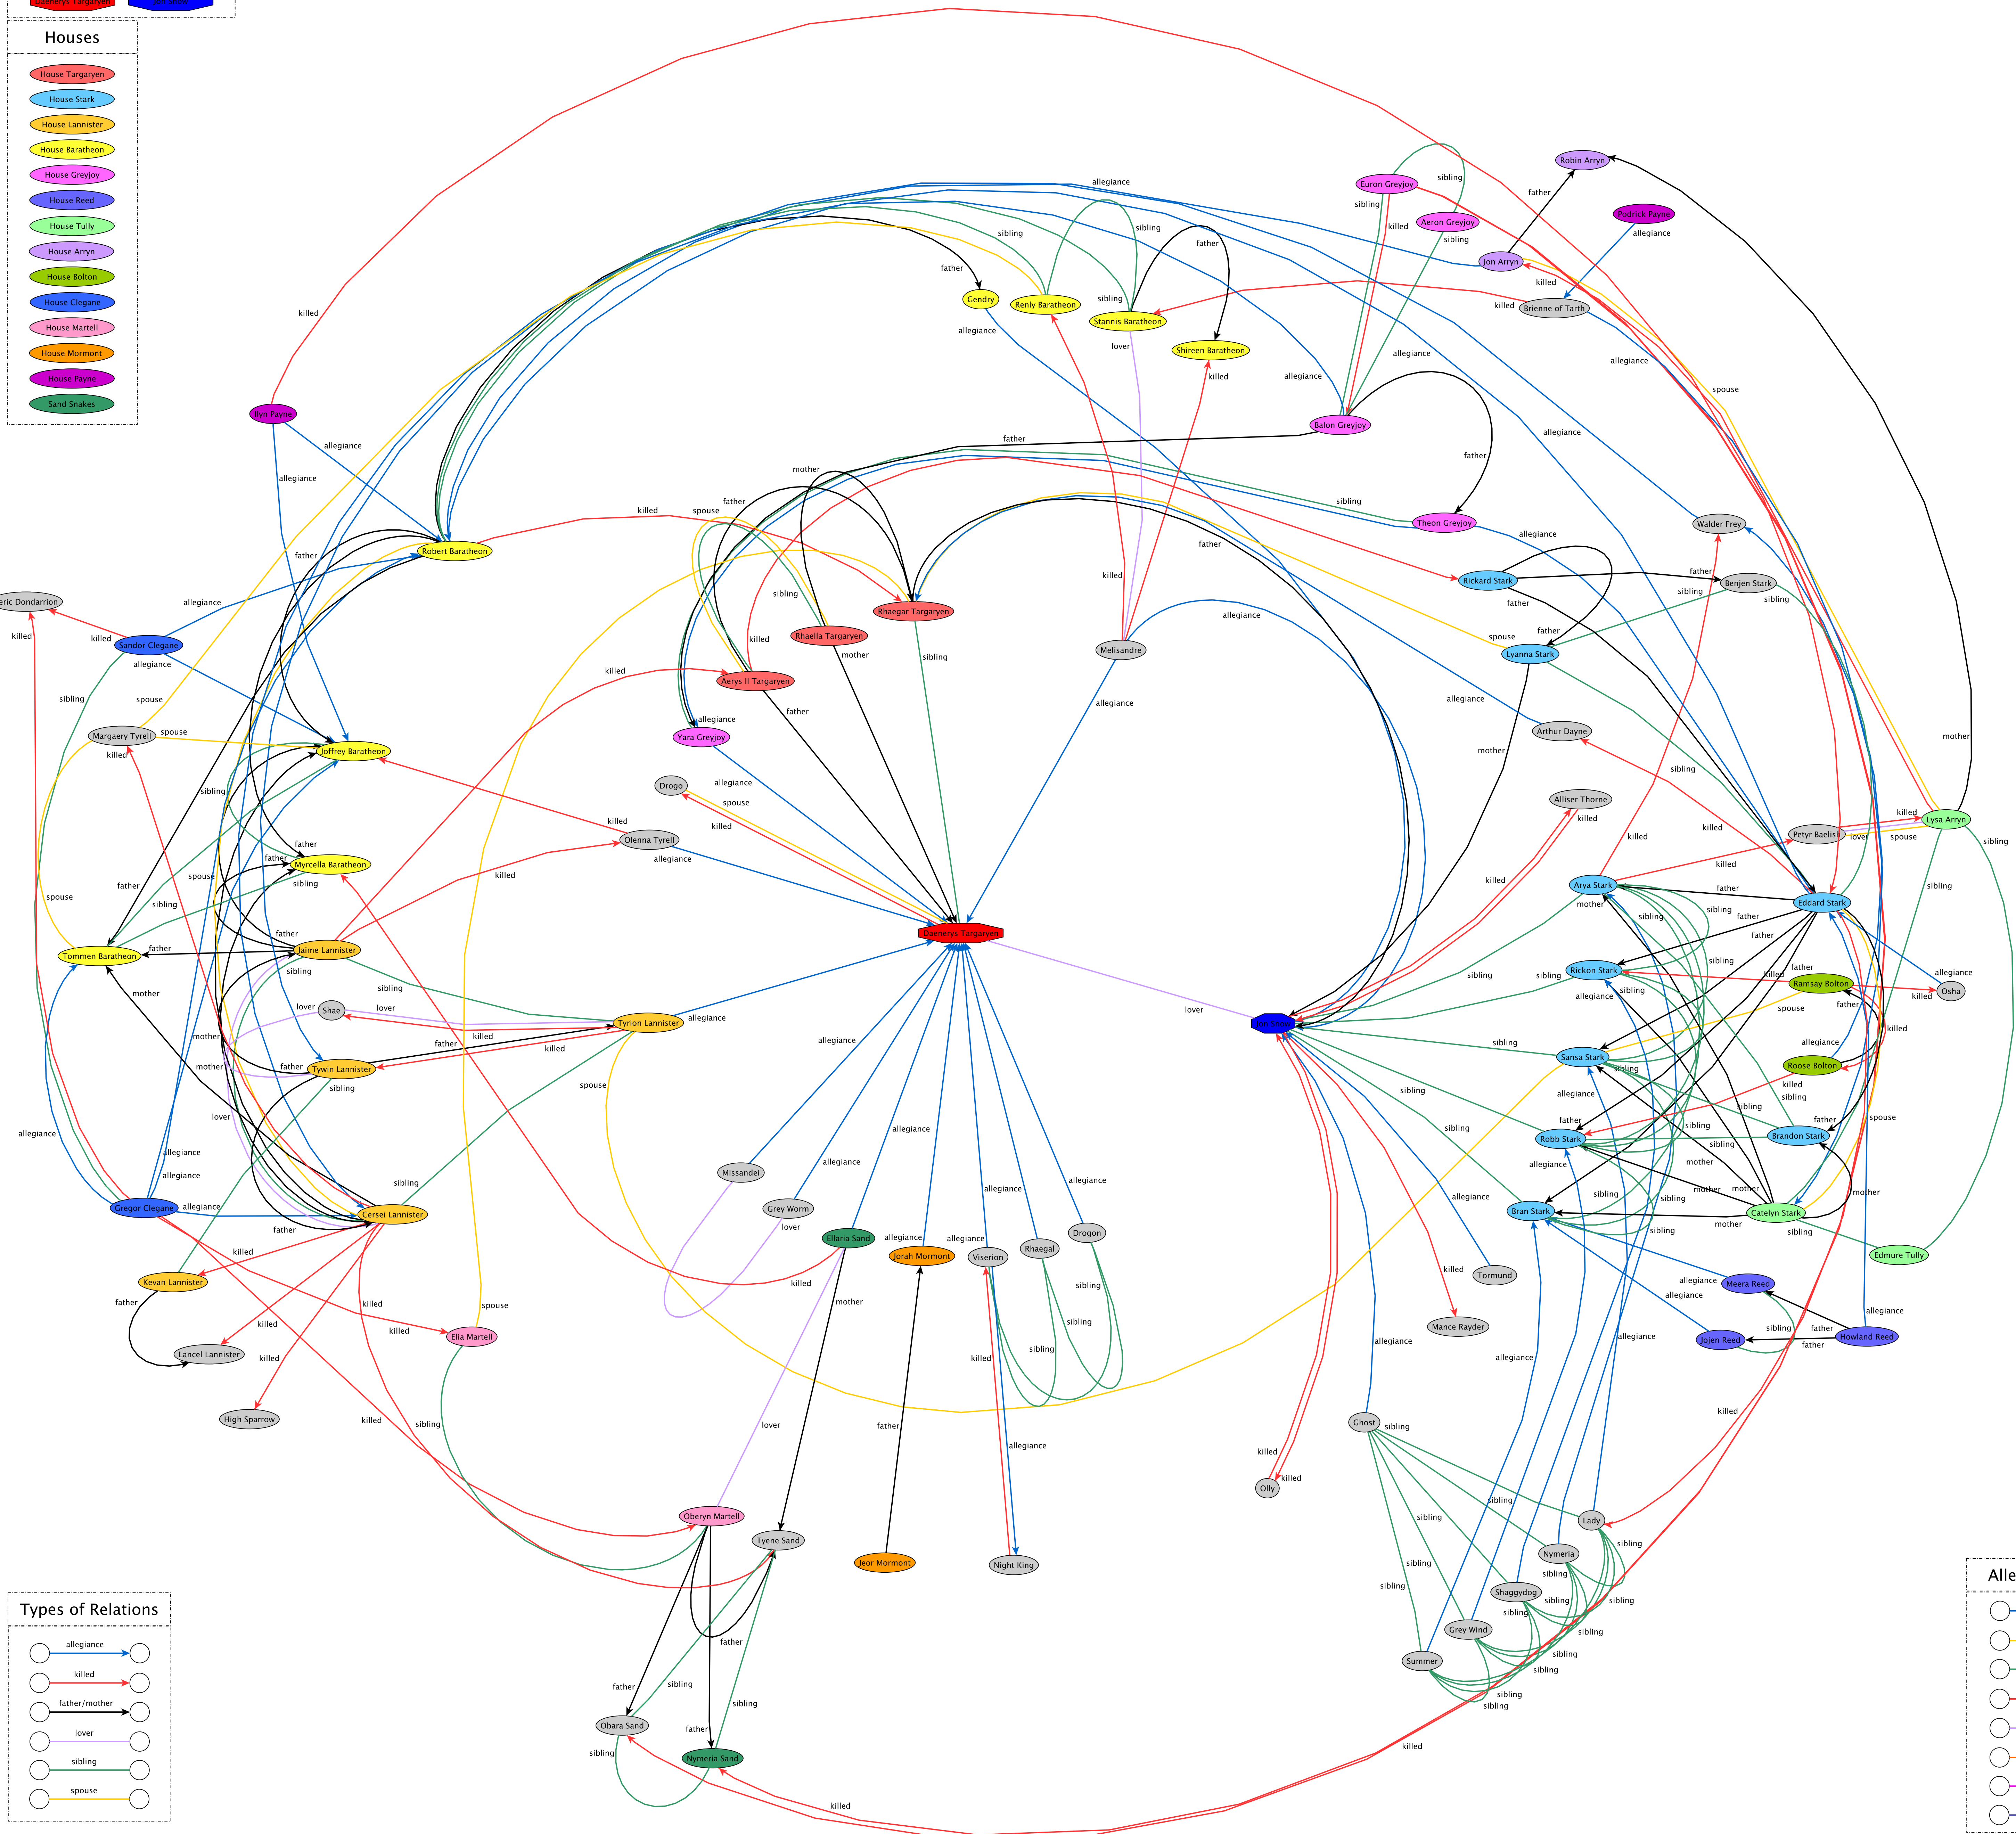

Game of Thrones

Killing

Protagonist

- Houses
- House Targaryen
 - House Stark
 - House Lannister
 - House Baratheon
 - House Greyjoy
 - House Reed
 - House Tully
 - House Arryn
 - House Bolton
 - House Clegane
 - House Martell
 - House Mormon
 - House Pym
 - Sand Snakes

Allegiance

Allegiance Type

Types of Relations